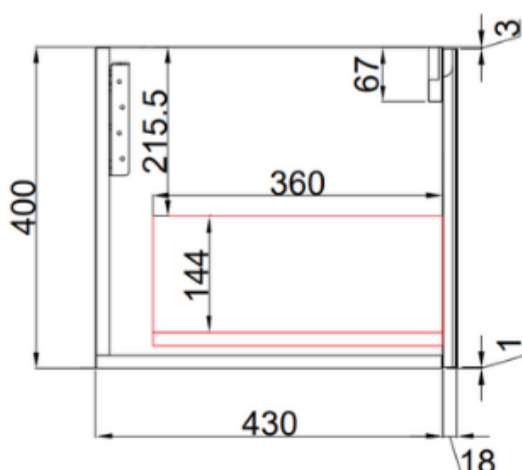

CALDER WALL

HUNG 1200mm

Code: CAWH44-1200

Front View

Side View

Features

- All-drawers model with Thermo laminated Wave Groove (front) Wood-grain front finish
- Drawer organisers included
- L-rail designed finger pull
- Premium graphite interior
- Hettich InnoTech Atira premium runners