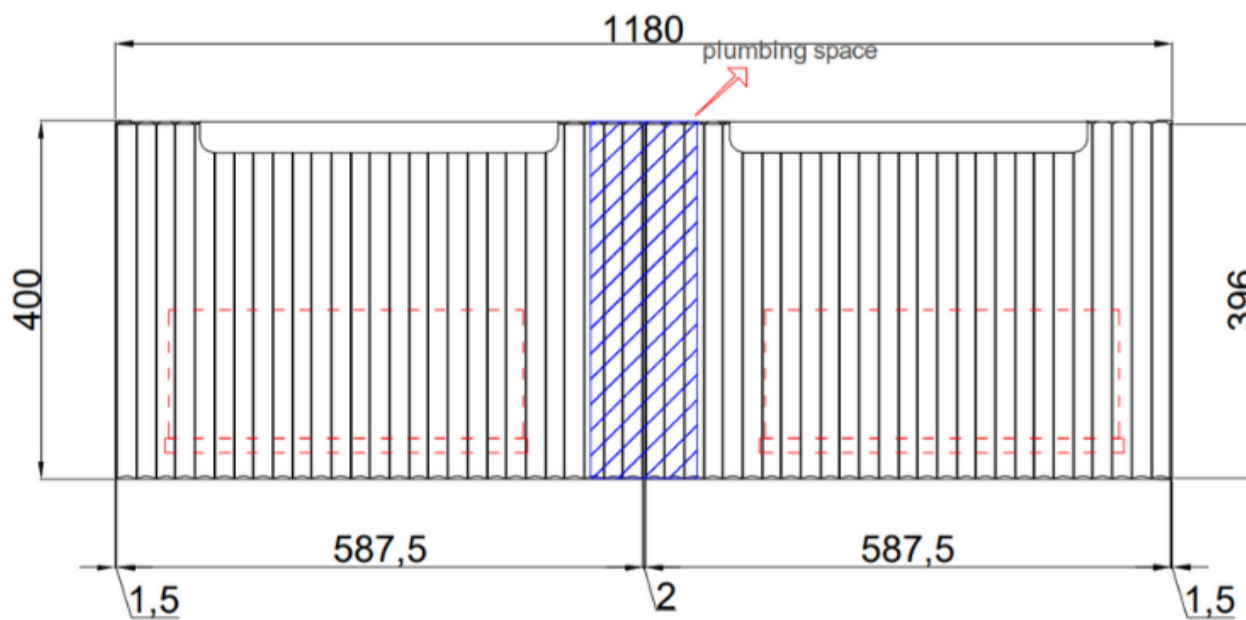

CALDER WALL

HUNG 1200mm

Code: CAWH44-1200

Front View

Side View

Features

- All-drawers model with Thermo laminated Wave Groove (front) Wood-grain front finish
- Drawer organisers included
- L-rail designed finger pull
- Premium graphite interior
- Hettich InnoTech Atira premium runners